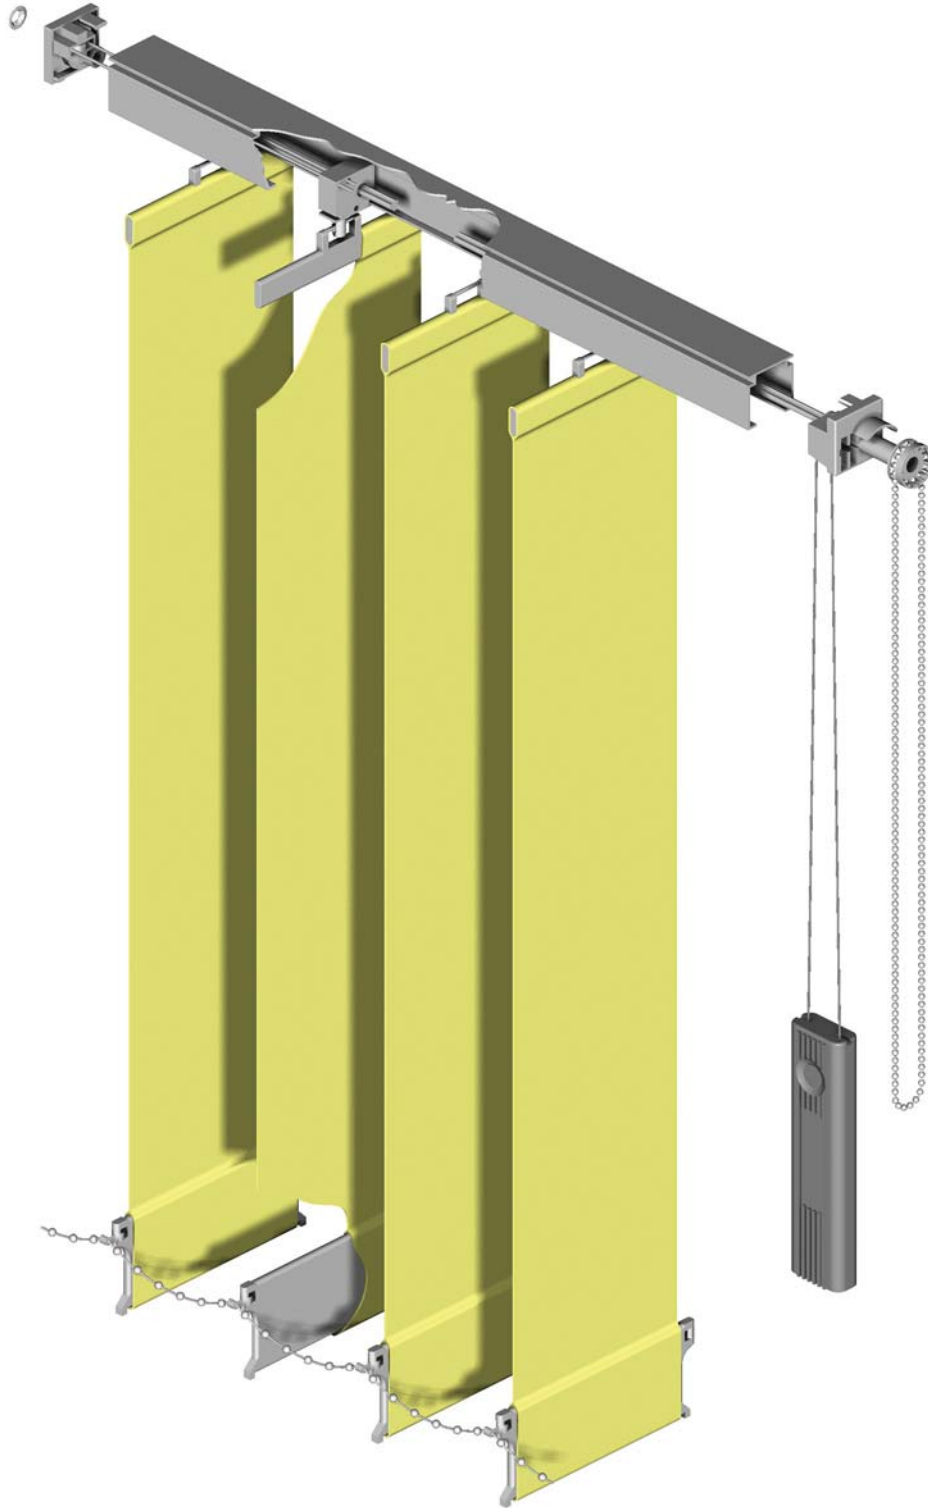

Excel™

Product Guide / Price List

Product	Code	Description	Carton Qty	Price	Per
	LC001	Excel headrail and tiltrod colour white RAL no. 9016 5mt lengths Profile 28.5mm width 27.5mm height	100mt	1.50	mt
	LC002	Excel headrail and tiltrod colour silver Anodised AA5 5mt lengths Profile 28.5mm width 27.5mm height	100mt	1.30	mt
	LC003	Excel headrail and tiltrod colour silver Anodised AA5 3.8mt lengths Profile 28.5mm width 27.5mm height	76mt	1.30	mt
	LC010	Excel tiltrod trefoil - colour silver	100mt	0.29	mt
	LC020	Excel end cap set RH colour white	100pc	24.47	100pc
	LC021	Excel end cap set RH colour grey	100pc	24.47	100pc
	LC025	Excel end cap set LH colour white	100pc	24.47	100pc
	LC026	Excel end cap set LH colour grey	100pc	24.47	100pc
	LC030	Excel runner S/A colour white 89mm RH	500pc	19.55	100pc
	LC031	Excel runner S/A colour white 89mm LH	500pc	19.55	100pc
	LC032	Excel runner S/A colour grey 89mm RH	500pc	19.55	100pc
	LC033	Excel runner S/A colour grey 89mm LH	500pc	19.55	100pc
	Assembled in 10's. Manufactured in self lubricating acetal. Accepts both single hole and double hole hanger				
	LC040	Excel runner S/A colour white 127mm RH	500pc	19.85	100pc
	LC041	Excel runner S/A colour white 127mm LH	500pc	19.85	100pc
	LC042	Excel runner S/A colour grey 127mm RH	500pc	19.85	100pc
	LC043	Excel runner S/A colour grey 127mm LH	500pc	19.85	100pc
Assembled in 10's. Manufactured in self lubricating acetal. Accepts both single and double hole hangers.					
	LC050	Excel S/A runner body colour white	1000pc	12.50	100pc
	LC051	Excel S/A runner body colour grey No Links	1000pc	12.50	100pc
	LC054	Excel S/S Quicklink 89mm	1000pc	3.50	100pc
	LC055	Excel S/S Quicklink 127mm	1000pc	4.20	100pc