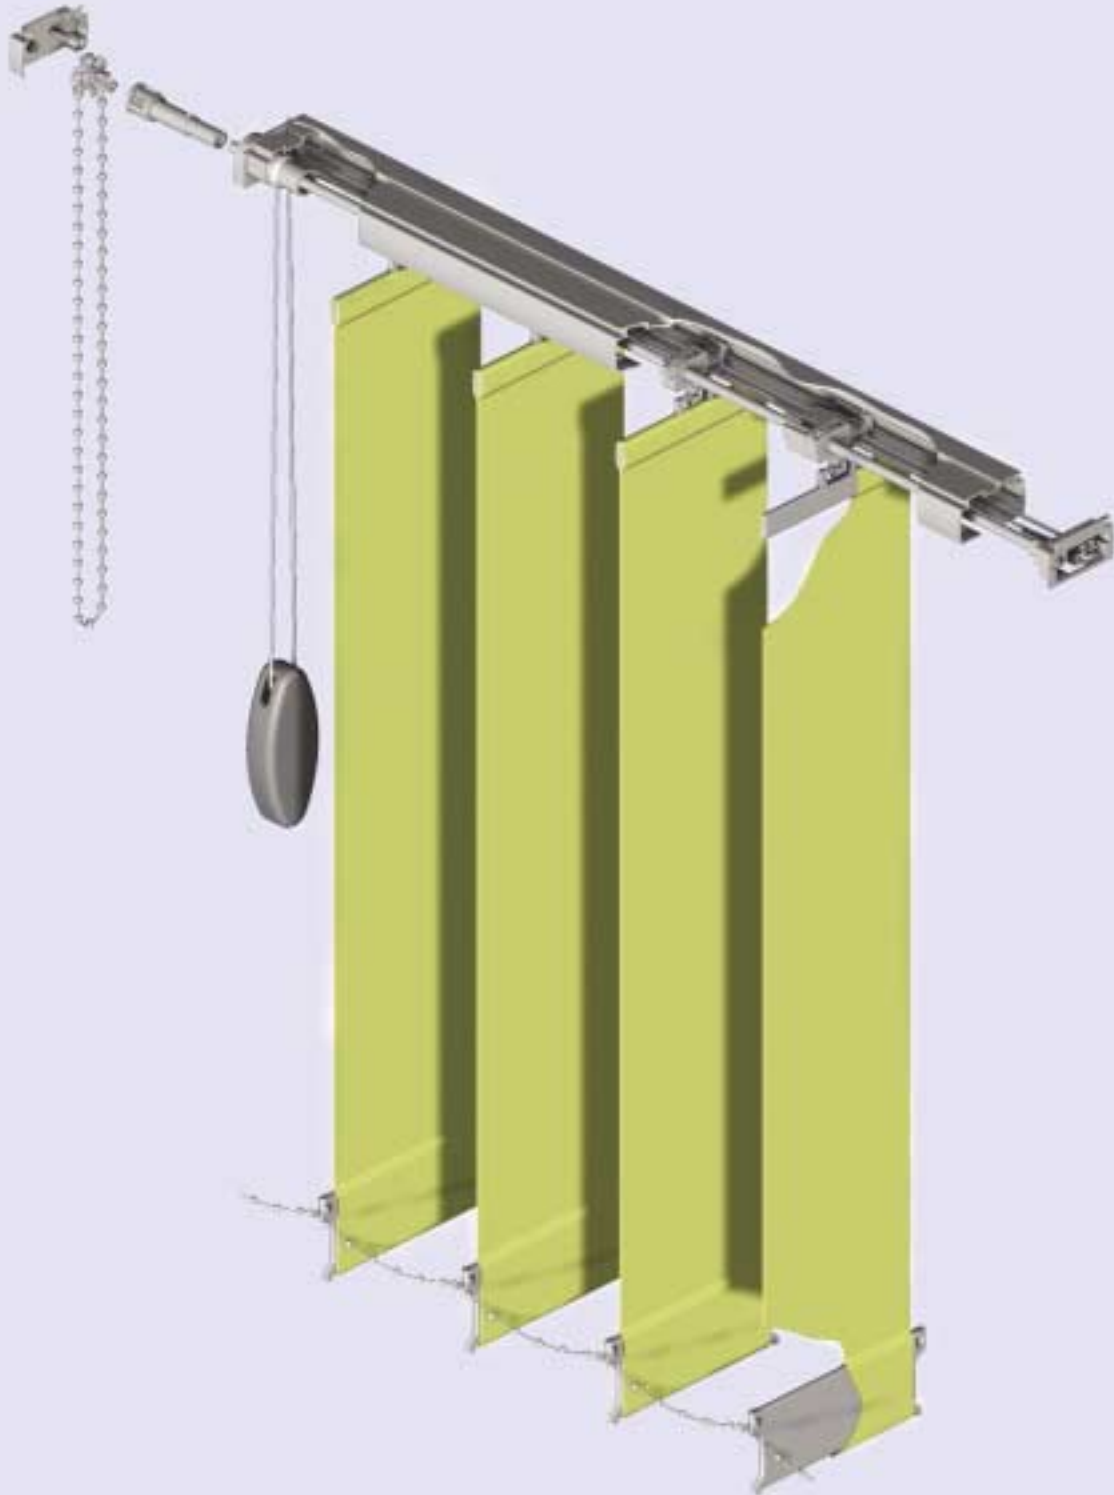

# TrakOne™

Product Guide / Price List

Product	Code	Description	Carton Qty	Price	Per
	LCT002	TrakOne head rail Profile 25mm Width 47mm white (including trefoil tilt shaft)	72mt	1.70	mt
	LCT003	TrakOne trefoil tilt shaft	72mt	0.29	mt
	LCT004	TrakOne left hand control unit Includes 3.1 ratio reduction gear box	100pc	0.40	each
	LCT005	TrakOne right hand control unit	100pc	0.40	each
	LCT043	TrakOne metal chain wheel, for use with no. 6 chain	100	8.00	100pc
	LCT014	TrakOne right hand carrier 89mm white	1000pc	13.00	100pc
	LCT015	TrakOne left hand carrier 89mm white	1000pc	13.00	100pc
	LCT012	TrakOne right hand carrier 127mm white	1000pc	14.00	100pc
	LCT013	TrakOne left hand carrier 127mm white	1000pc	14.00	100pc
		Linked in 25's			
	LCT018	TrakOne right hand PVC/peg carrier 89mm white	1000pc	13.00	100pc
	LCT019	TrakOne left hand PVC/peg carrier 89mm white	1000pc	13.00	100pc
	LCT016	TrakOne right hand PVC/peg carrier 127mm white	1000pc	14.00	100pc
	LCT017	TrakOne left hand PVC/peg carrier 127mm white	1000pc	14.00	100pc
		Linked in 25's			
	LCT034	TrakOne unassembled carrier	1000	0.09	each
	LCT035	TrakOne unassembled carrier (PVC/peg)	1000	0.09	each
	LCT010	TrakOne plastic link for 89mm/75mm	500pc	1.80	100pc
	LCT009	TrakOne plastic link for 89mm/77mm	500pc	1.80	100pc
	LCT011	TrakOne plastic link for 89mm/79mm	500pc	1.80	100pc
	LCT007	TrakOne plastic link for 127mm/113mm	500pc	1.80	100pc
	LCT006	TrakOne plastic link for 127mm/115mm	500pc	1.80	100pc
	LCT008	TrakOne plastic link for 127mm/117mm	500pc	1.80	100pc