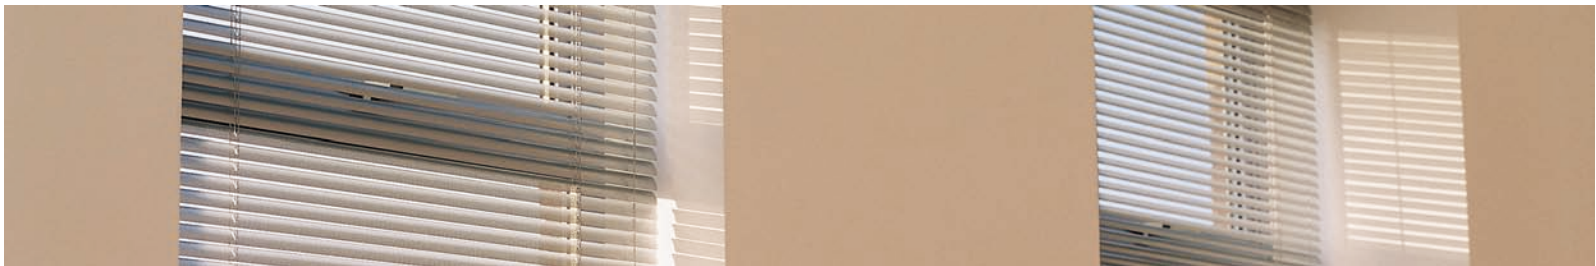

Aluminium Venetian Blinds

DECORA ARE PLEASED TO
ANNOUNCE THE LAUNCH OF
THE NEW 25MM ALUMINIUM
COLLECTION.

Decora™

The 25mm aluminium venetian collection comes in a spectrum of 56 colours ranging from the hugely popular brushed aluminium through to vibrant primary reds and blues and contemporary classics, such as Mocha and Latino, for the most modern and minimalist of homes.

The range includes matt, perforated, hammered and metallic finishes.

The 25mm Aluminium venetian range has a very competitive pricing structure making it even more attractive to your customers.

Decora have invested heavily in new machinery to introduce this range and to reduce lead times. Lead times are only 4 days from point of order.