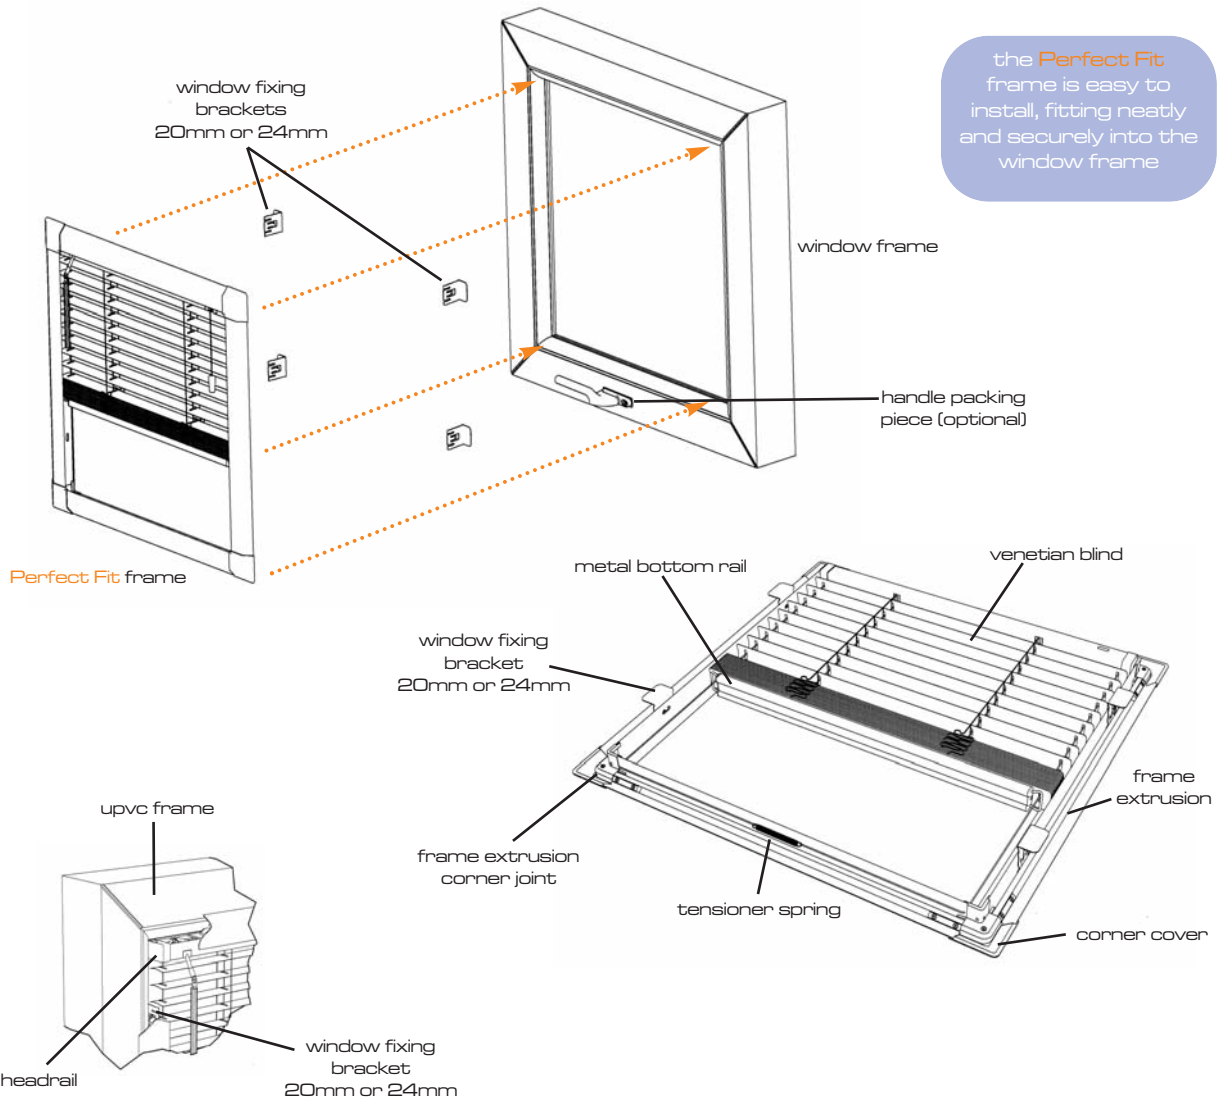

# venetian blinds

frame extrusion	extrusion corner joint	corner cover	window fixing bracket 20mm recess
100% aluminium	nylon 6	nylon 6	spring steel
dimensions 38mm (1 1/2") x 26mm (1 1/32")	dimensions 55mm (2 3/16") x 55mm (2 3/16")	dimensions 43mm (1 11/16") x 43mm (1 11/16")	dimensions 30mm (1 3/16") x 30mm (1 3/16") x 18mm (1 1/16")
5m (5 1/2 yards) lengths	white or grey	white or grey	white painted
white painted or grey			

window fixing bracket 24mm recess	window handle packing piece 65mm	window handle packing piece 77mm
spring steel	nylon 6	nylon 6
dimensions 33mm (1 5/16") x 30mm (1 3/16") x 18mm (1 1/16")	dimensions 65mm (2 9/16") x 19mm (3/4")	dimensions 77mm (3 1/16") x 19mm (3/4")
white painted	white	white